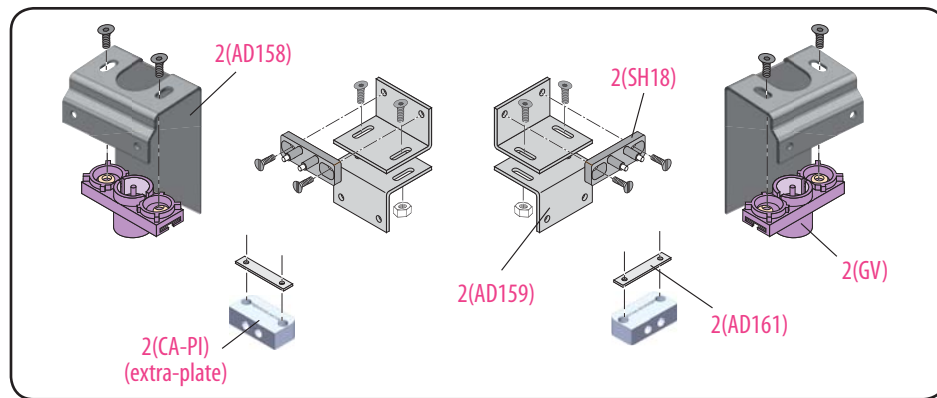

on double landing door

To replace :

Lock Buma (*Otis*) for double landing door.

Substitution :

LR 180 \*\* DPO prudhomme S.a

Optional

CP/DV (drilling gauge)  
CP/DPO (drilling gauge)

ref. : LR180 **CG** DPO

## on double landing door