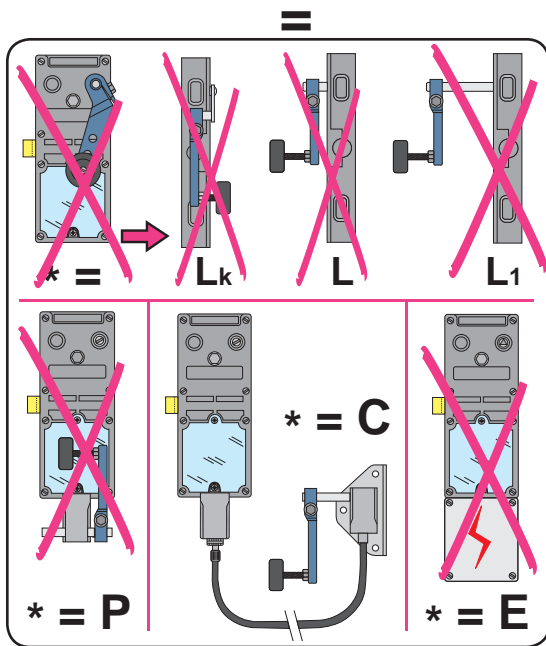

ref. : LR180 **CG** DPO

ref. : LR180 **CD** DPO