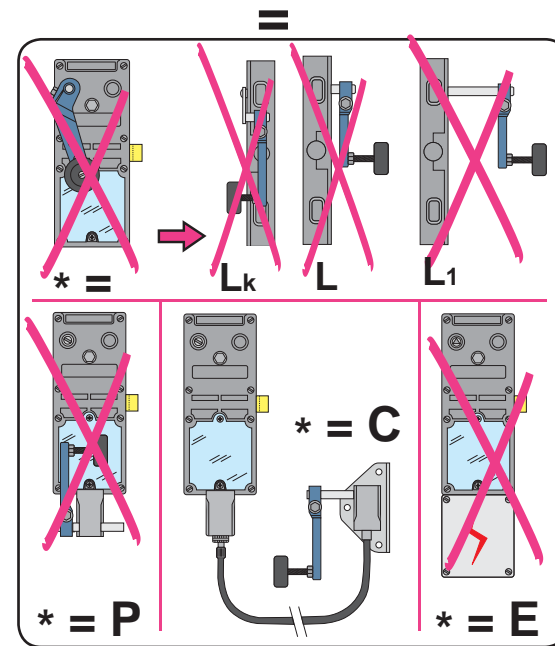

on double landing door

To replace :

Lock Buma (*Otis*) for double landing door.

Substitution :

LR 180 \*\* DPO prudhomme S.a

Optional

CP/DV (drilling gauge)  
CP/DPO (drilling gauge)

ref. : LR180 **CG** DPO

## on double landing door