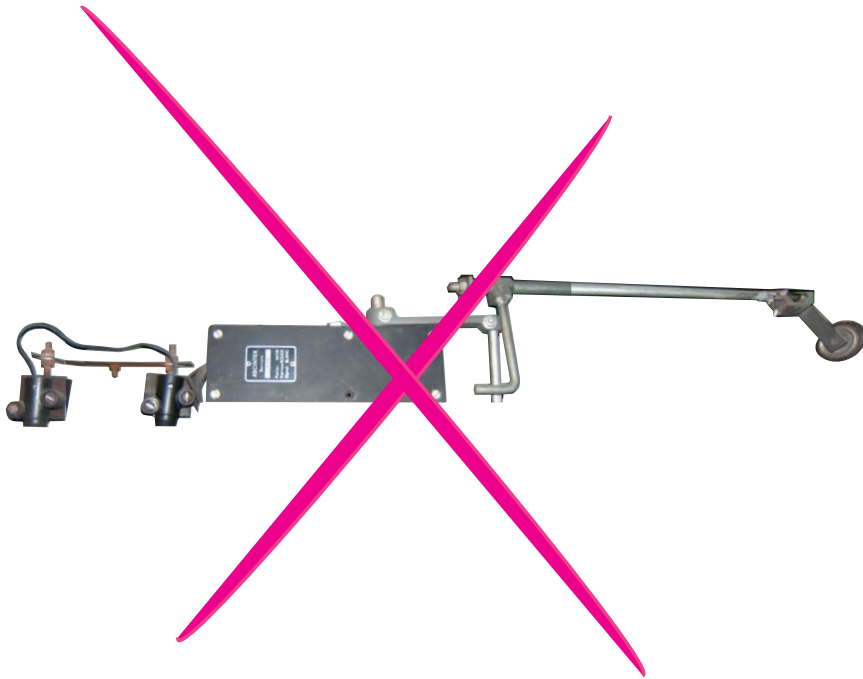

on double landing door

To replace :

Lock Buma (*Otis*) for double landing door.

Substitution :

LR 180 \*\* DPO prudhomme S.a

Optional

CP/DV (drilling gauge)  
CP/DPO (drilling gauge)

ref. : LR180 **CG** DPO

ref. : LR180 **CD** DPO

## on double landing door