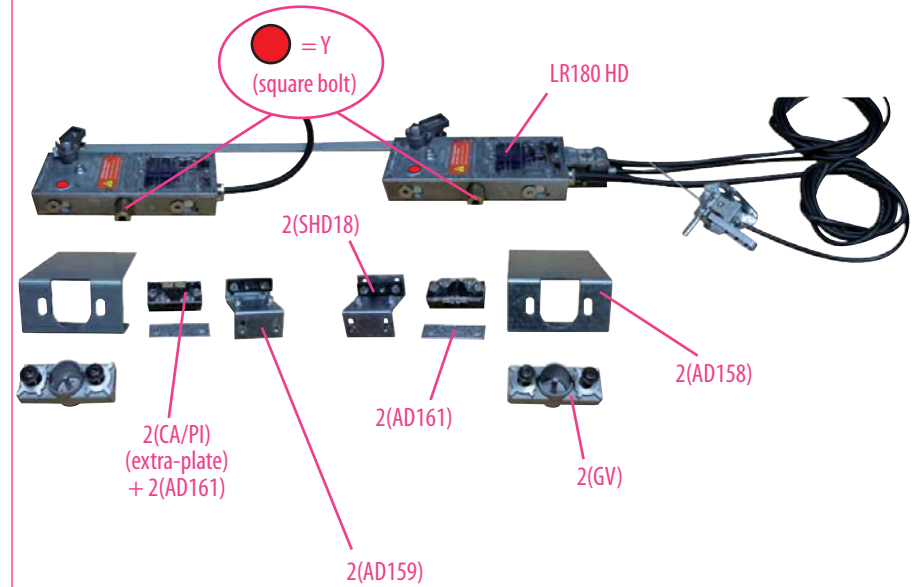

on double landing door

To replace :

Lock Buma (*Otis*) for double landing door.

Substitution :

LR 180 \*\* DPO prudhomme S.a

Optional

CP/DV (drilling gauge)  
CP/DPO (drilling gauge)

ref. : LR180 **CG** DPO

ref. : LR180 **CD** DPO

## on double landing door

### Mounting stages