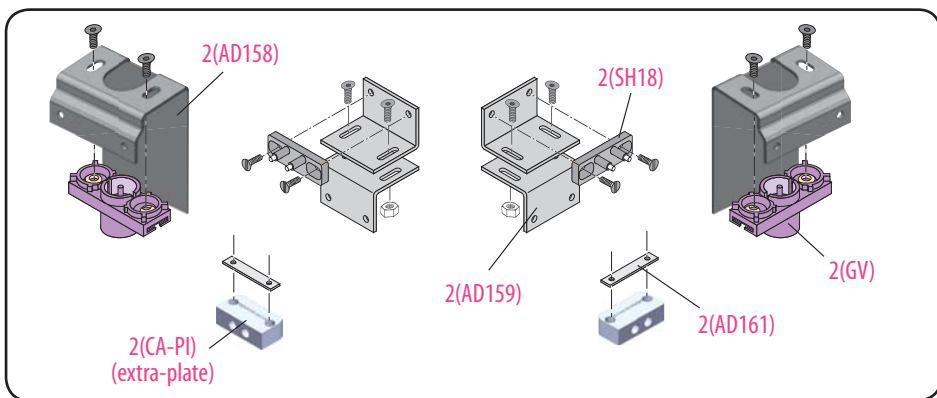

on double landing door

To replace :

Lock Buma (*Otis*) for double landing door.

Substitution :

LR 180 \*\* DPO prudhomme S.a

Optional

CP/DV (drilling gauge)  
CP/DPO (drilling gauge)

ref. : LR180 **CG** DPO

ref. : LR180 **CD** DPO

## on double landing door

### Mounting stages